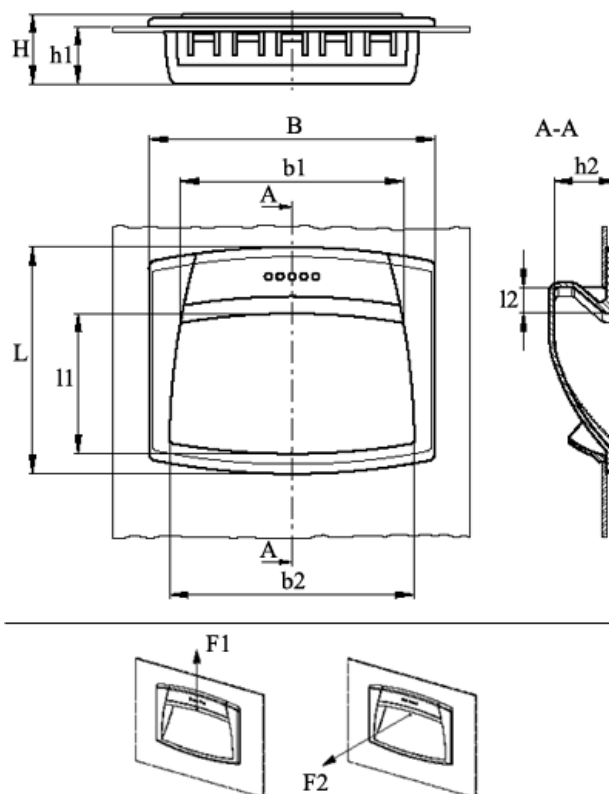

# Data Sheet

Article number: 23052611111

Description: E+G Flush pull handle, snap mount.  
EPR.120-PF-C1

## Measures

B	= 120	L	= 95
b1	= 94	l1	= 58
b2	= 103	l2	= 11
F1 (N)	= 1000		
F2 (N)	= 250		
H	= 28.5		
h1	= 24		
h2	= 26.5		